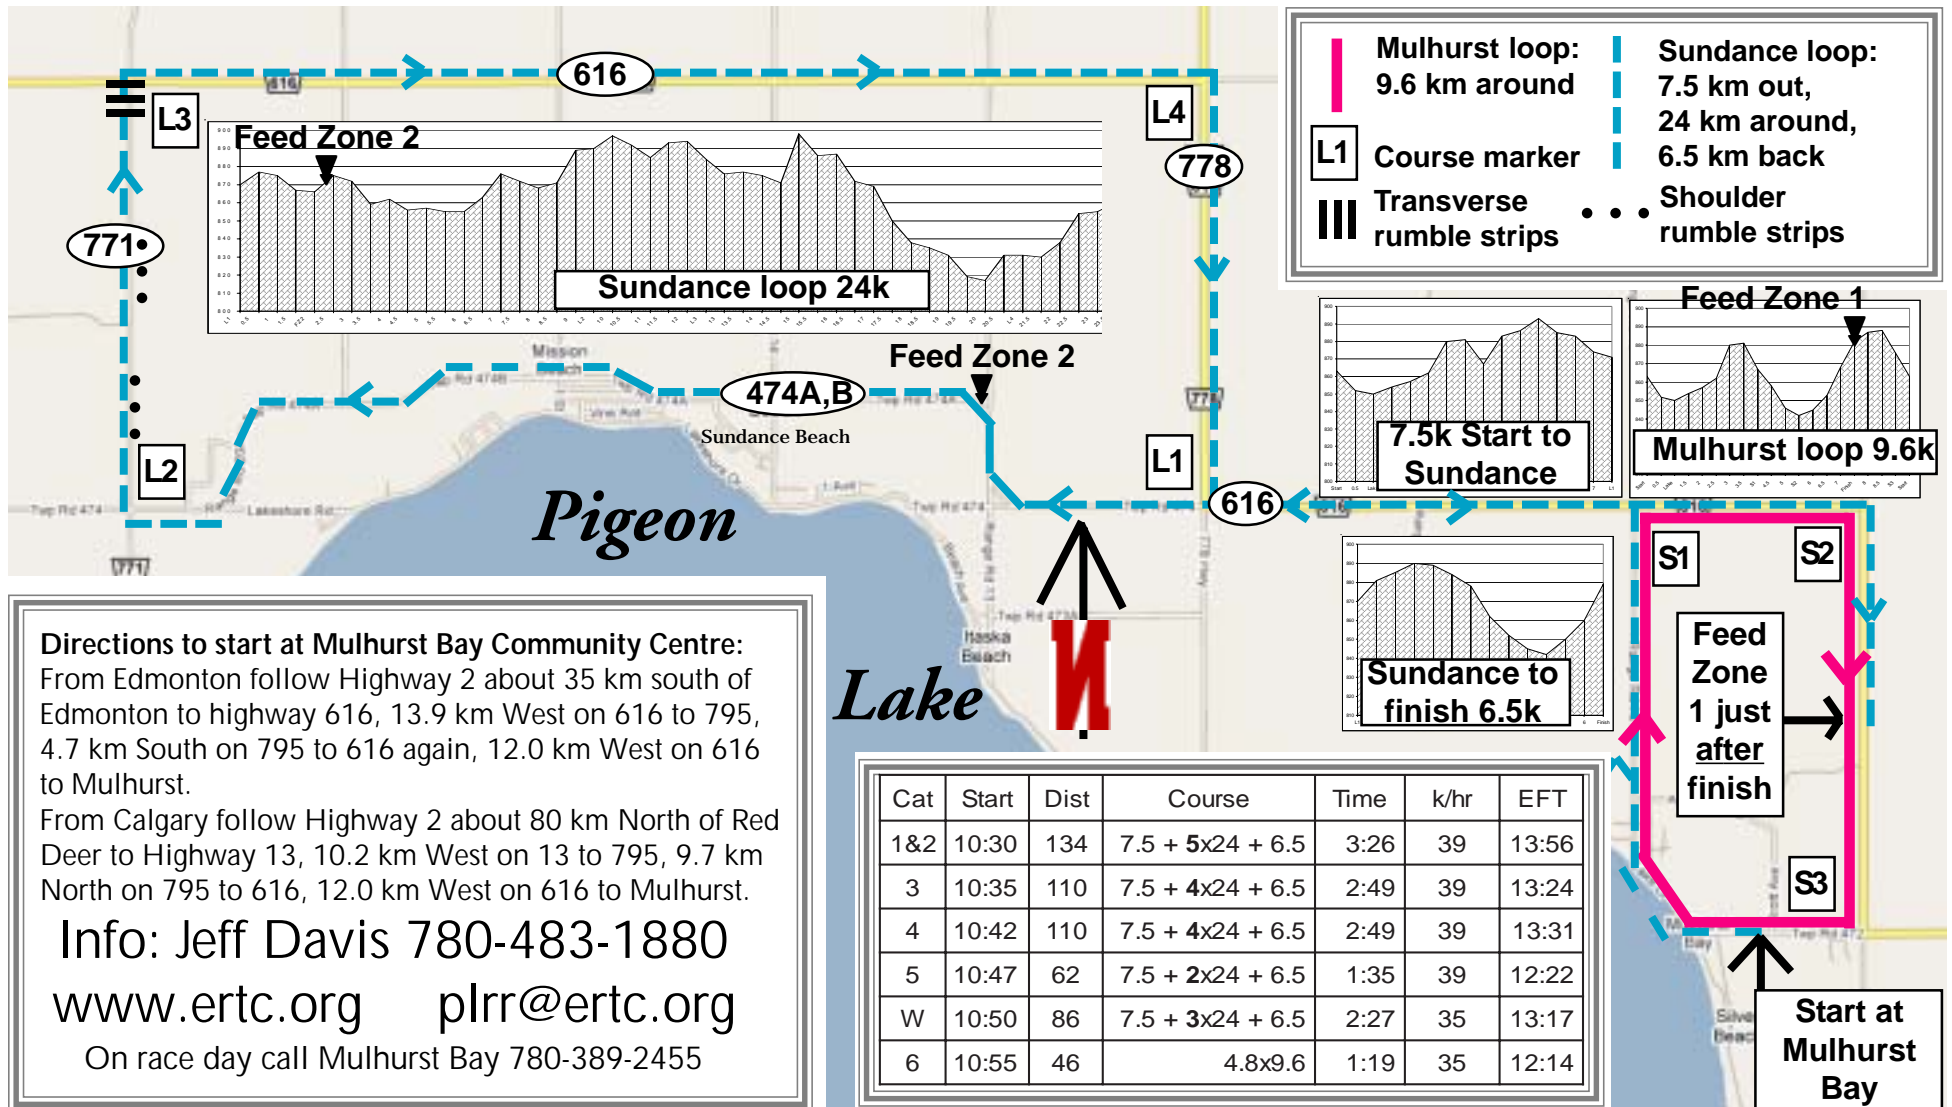

The Race by the Lake!

Edmonton Road and Track Club 15th Pigeon Lake Spring Classic

Sunday May 31, 2009

Mulhurst Bay
Community Centre

ertc

**REVOLUTION
CYCLE**

Directions to start at Mulhurst Bay Community Centre:
 From Edmonton follow Highway 2 about 35 km south of Edmonton to highway 616, 13.9 km West on 616 to 795, 4.7 km South on 795 to 616 again, 12.0 km West on 616 to Mulhurst.

From Calgary follow Highway 2 about 80 km North of Red Deer to Highway 13, 10.2 km West on 13 to 795, 9.7 km North on 795 to 616, 12.0 km West on 616 to Mulhurst.

Info: Jeff Davis 780-483-1880

www.ertc.org plrr@ertc.org

On race day call Mulhurst Bay 780-389-2455

Cat	Start	Dist	Course	Time	k/hr	EFT
1&2	10:30	134	7.5 + 5x24 + 6.5	3:26	39	13:56
3	10:35	110	7.5 + 4x24 + 6.5	2:49	39	13:24
4	10:42	110	7.5 + 4x24 + 6.5	2:49	39	13:31
5	10:47	62	7.5 + 2x24 + 6.5	1:35	39	12:22
W	10:50	86	7.5 + 3x24 + 6.5	2:27	35	13:17
6	10:55	46	4.8x9.6	1:19	35	12:14